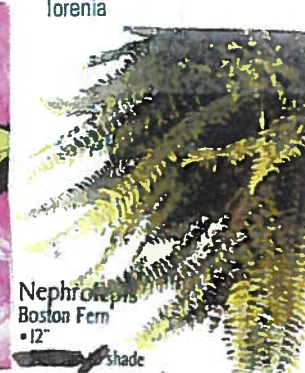

Purple
New
Guinea

part sun

Impatiens

Lanai® Pink

Lanai® Purple

Lanai® Red

Mix
Verbena
←part sun→

Torenia

Petunia 'SUPERTUNIA

Blue'

P. 'SUPERTUNIA Vista Bubblegum'
Petunias Pink

P.A.S.
HOT25

TOP
40

Purple
trailing, 6-10'
Sun/part sun

Wave

P. 'SUPERTUNIA Raspberry Blast/
Dark Pink

Nephrolepis
Boston Fern
• 12"

shade
Morning
sun

THTC United Volunteer Auxiliary 2015 Hanging Basket Sale Order Form

Description	Quantity	Colors	Cost \$15 Each
Calibrachoa Superbells/Million Bells		Red	
		Blue	
		Pink	
		Mixed	
		Lemon Slice	
Fuchsia		Dark Eyes (Deep Violet on Red)	
		Red & White swing time	
Geraniums, Ivy		Red & White	
		Ruby Red	
		Deep Rose	
Geraniums, Upright (zonals)		Red	
New Guinea Impatiens		Red	
		Pink	
		Orange	
		Purple	
Verbena		Pink	
		Purple	
		Red	
		Mix	
Torena Wishbone Flower		Blue	
Trailing Petunia		Blue	
		Bubblegum Pink	
		Purple Wave	
		Raspberry Blast/Dark Pink	
Boston Ferns			
Totals			
Name of Costumer			
Phone # of Customer			